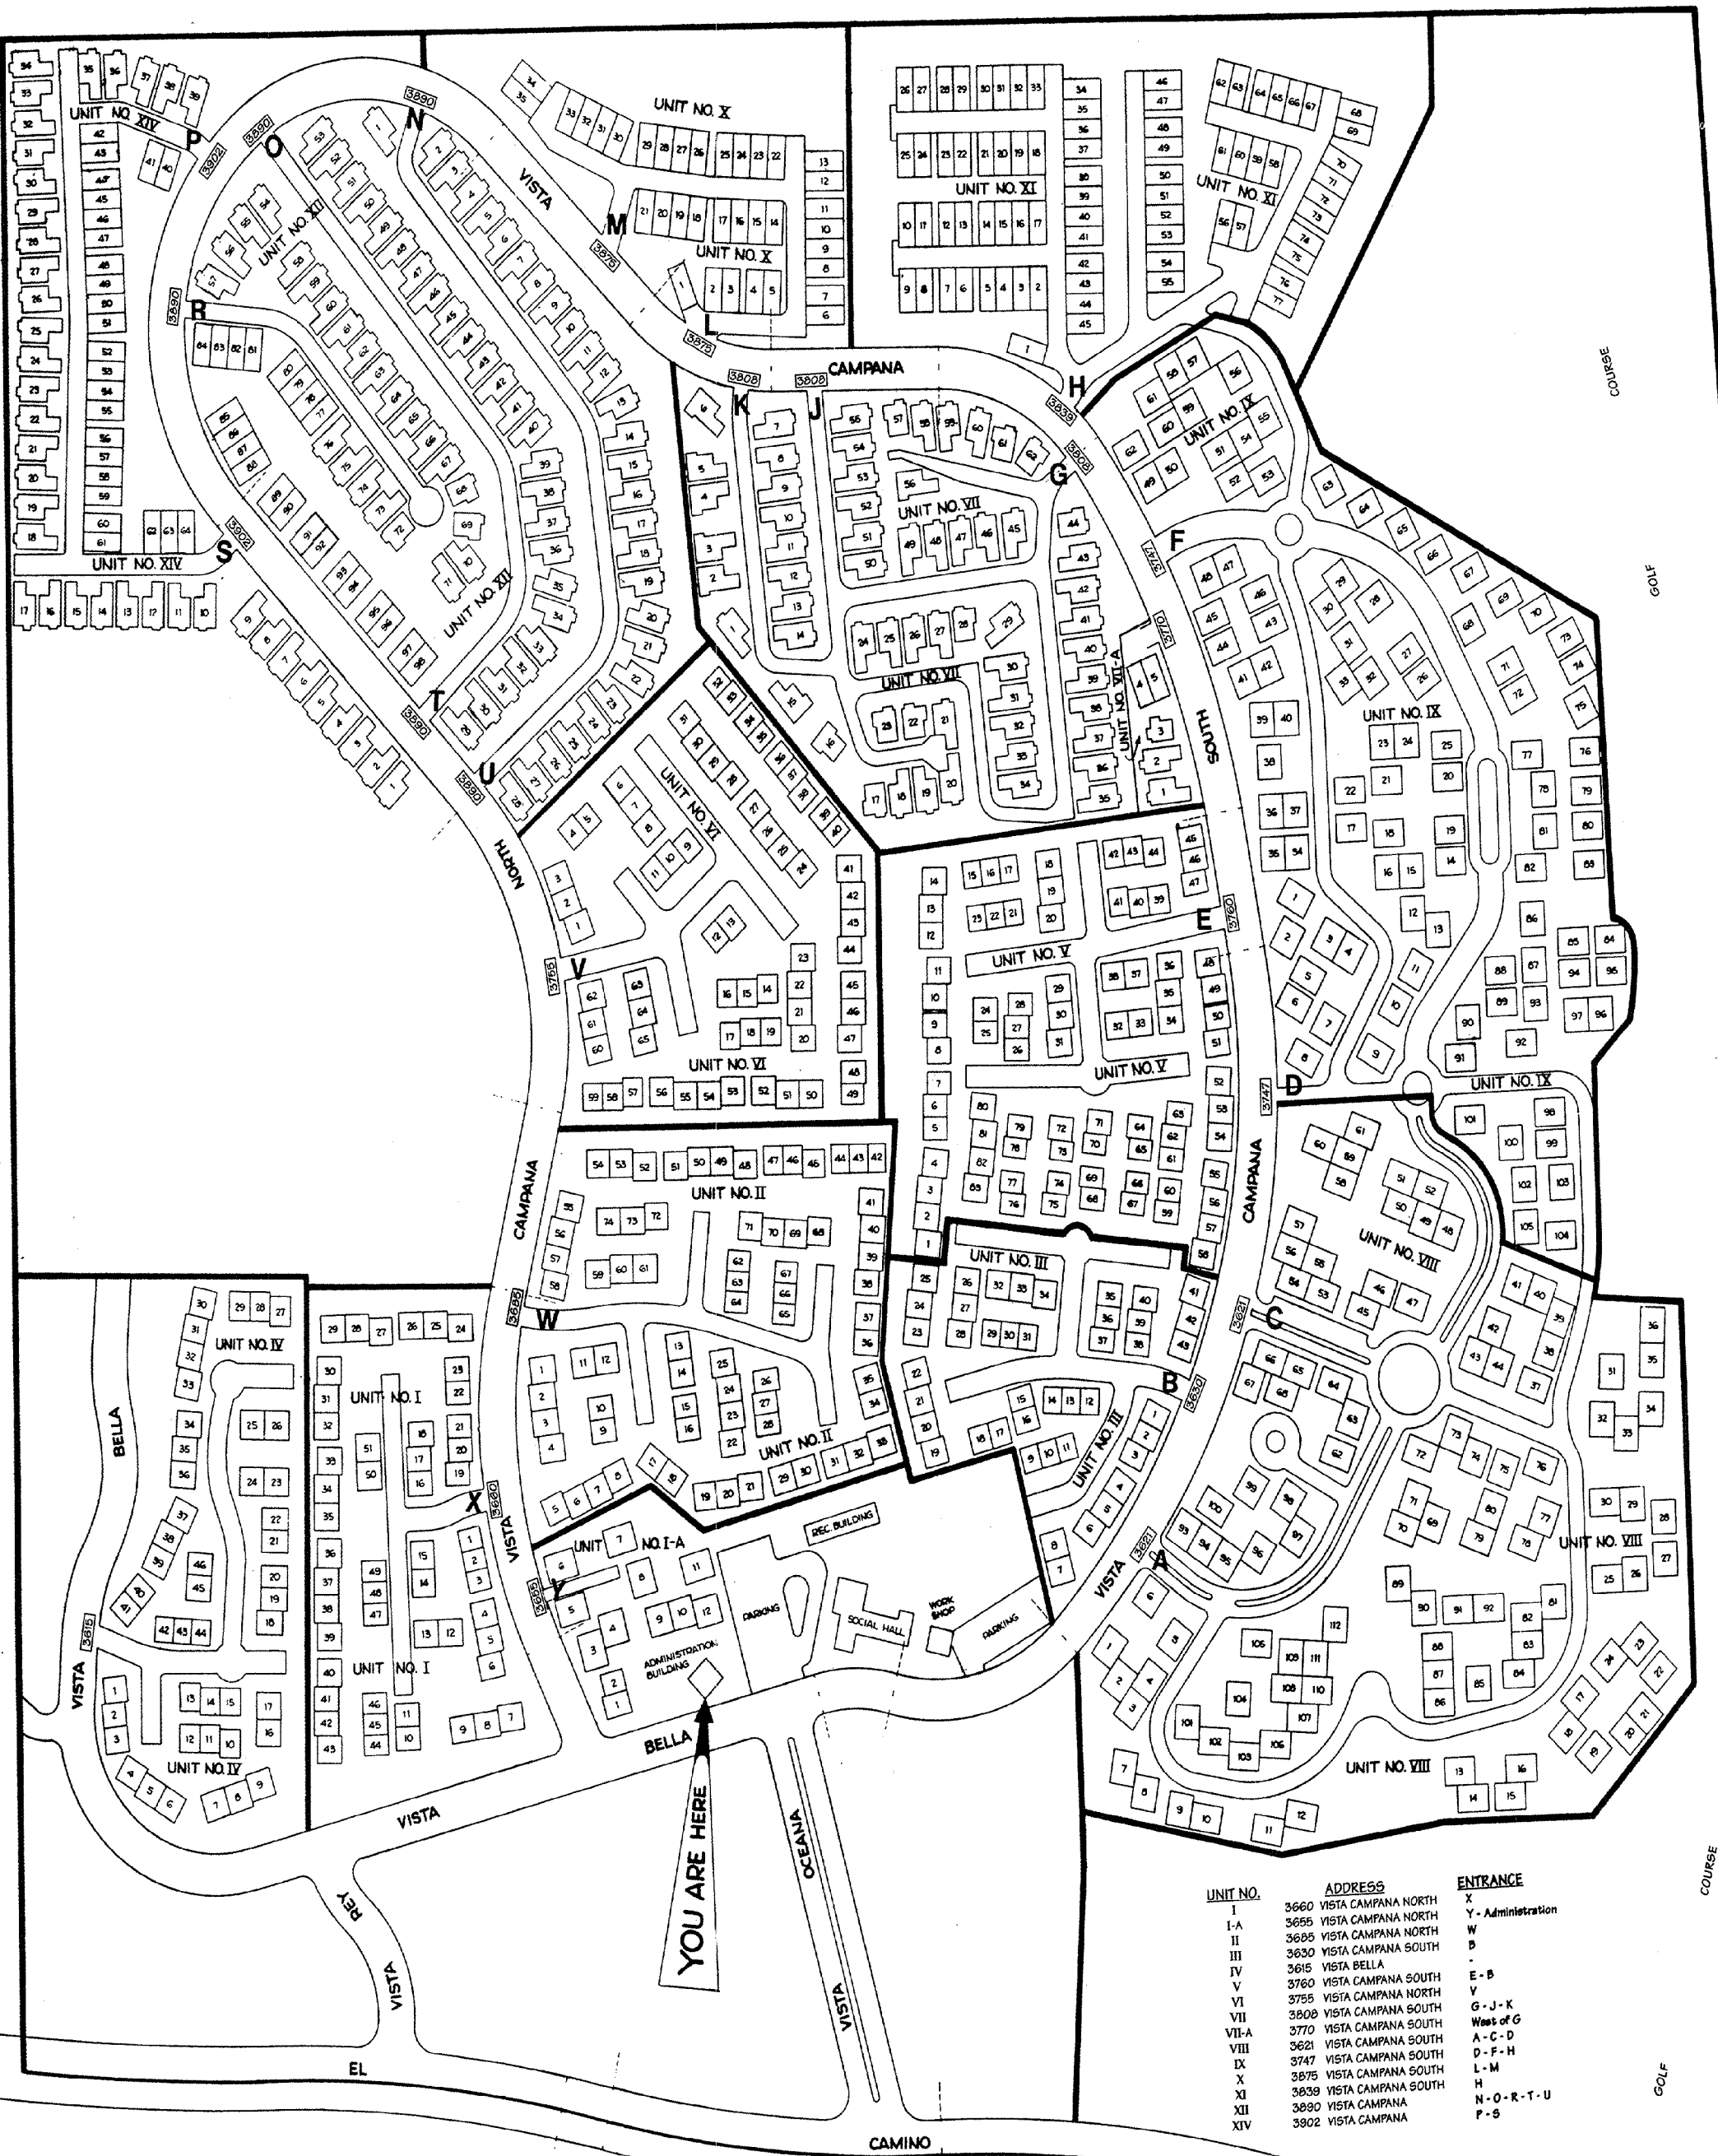

OCEANA

DIRECTIONAL MAP

UNIT NO.	ADDRESS	ENTRANCE
I	3660 VISTA CAMPANA NORTH	X
I-A	3655 VISTA CAMPANA NORTH	Y - Administration
II	3685 VISTA CAMPANA NORTH	W
III	3630 VISTA CAMPANA SOUTH	B
IV	3615 VISTA BELLA	E - B
V	3760 VISTA CAMPANA SOUTH	V
VI	3755 VISTA CAMPANA NORTH	G - J - K
VII	3808 VISTA CAMPANA SOUTH	West of G
VII-A	3770 VISTA CAMPANA SOUTH	A - C - D
VIII	3621 VISTA CAMPANA SOUTH	D - F - H
IX	3747 VISTA CAMPANA SOUTH	L - M
X	3875 VISTA CAMPANA SOUTH	H
XI	3839 VISTA CAMPANA SOUTH	N - O - R - T - U
XII	3890 VISTA CAMPANA	P - S
XIV	3802 VISTA CAMPANA	

CAMINO

COURSE

GOLF

COURSE

GOLF